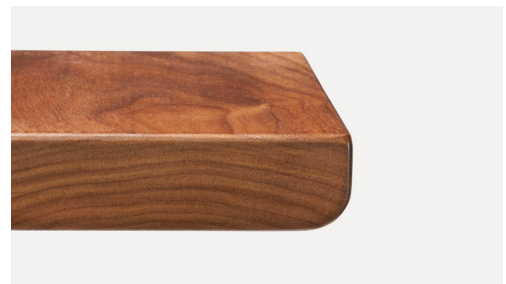

# Standard Wood Edge Details

---

Images shown in urban walnut

Custom options available upon request

All edge detail options can be applied to any wood species option

2" thick book-matched slab-style tops available upon request

**Straight Edge**

**Live Edge**

**Knife Edge**

**Bull-Nose Edge**

**Double Round Over Edge**