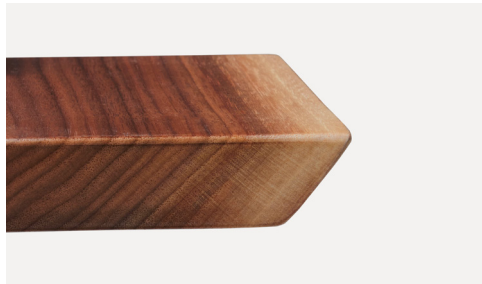

# Standard Wood Edge Details

---

Images shown in urban walnut

Custom options available upon request

All edge detail options can be applied to any wood species option

2" thick book-matched slab-style tops available upon request

**Straight Edge**

**Live Edge**

**Knife Edge**

**Bull-Nose Edge**

**Double Round Over Edge**